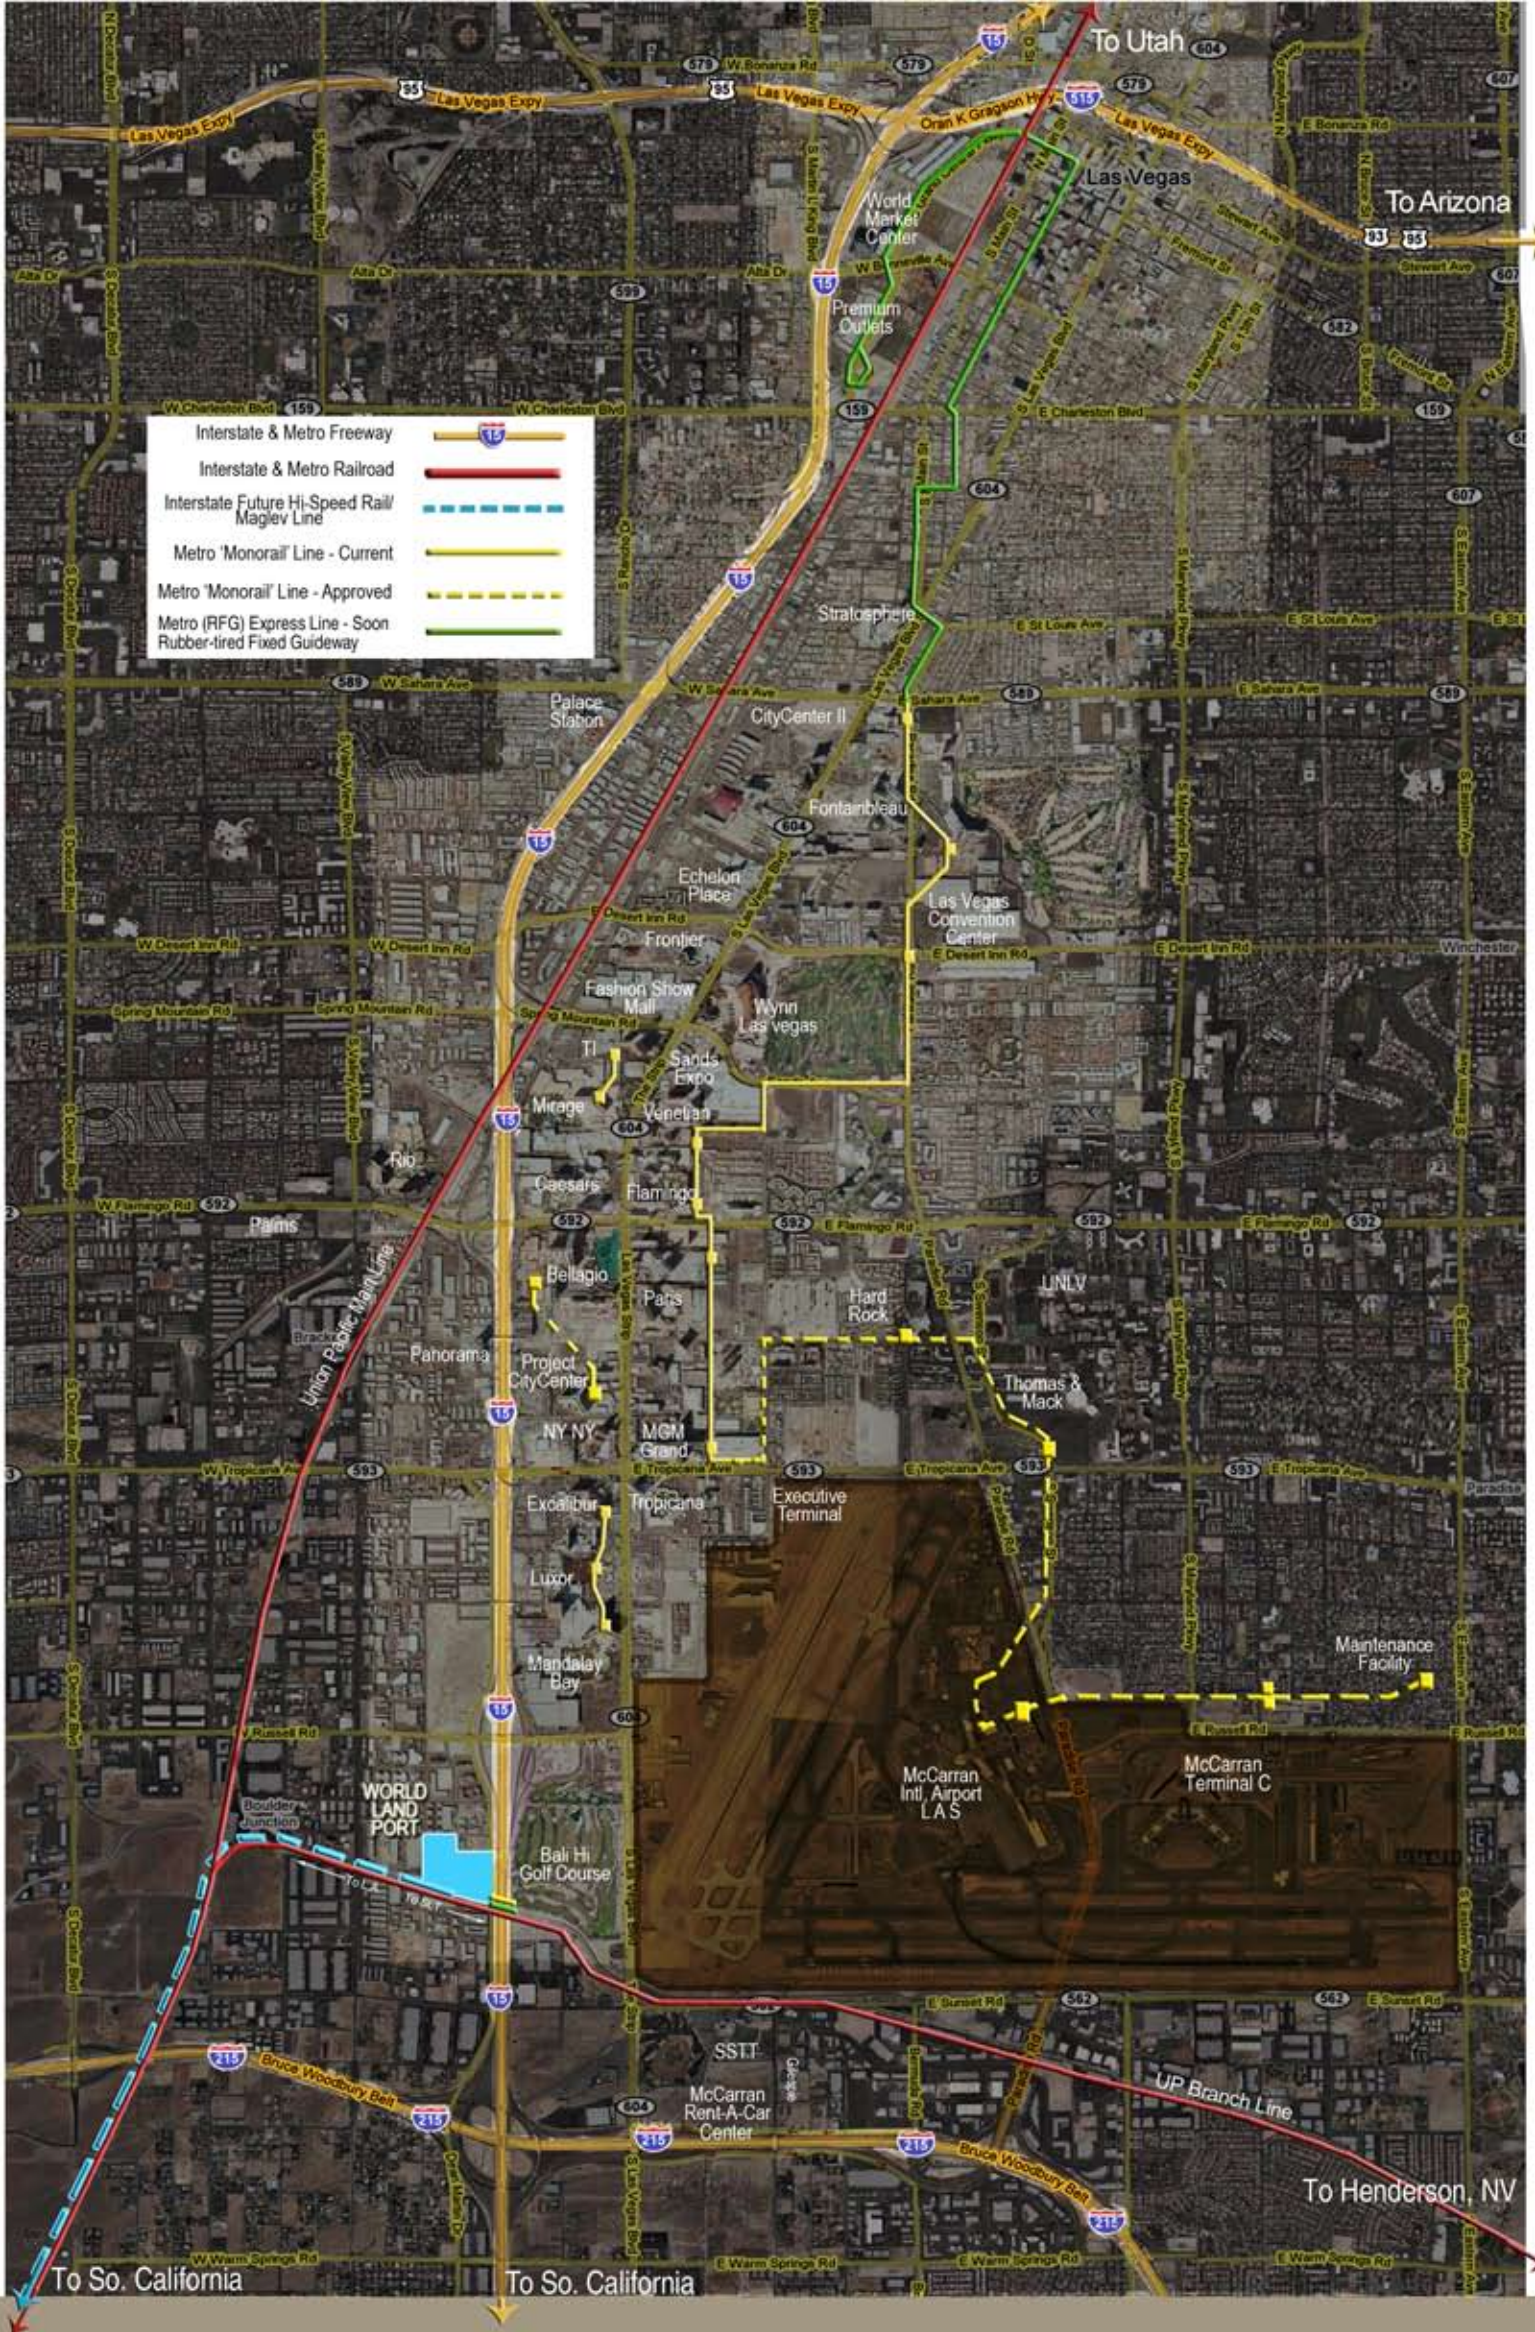

- Interstate & Metro Freeway 
- Interstate & Metro Railroad 
- Interstate Future Hi-Speed Rail/ Maglev Line 
- Metro 'Monorail' Line - Current 
- Metro 'Monorail' Line - Approved 
- Metro (RFG) Express Line - Soon Rubber-tired Fixed Guideway 

WORLD LAND PORT

LAS VEGAS